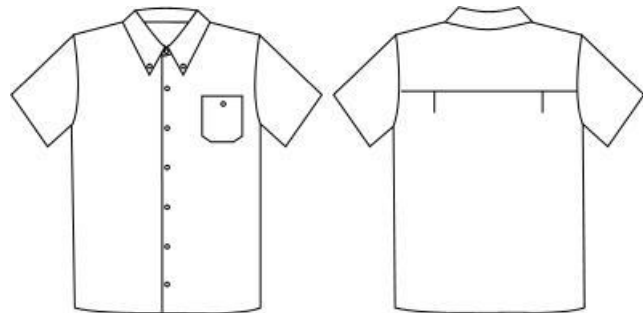

MEN'S SHORT SLEEVE SHIRT

MOD: 1690

Men's classic checks shirt. Short sleeve with collar stud. Back yoke and sides pleated.

AVAILABLE IN SIZES 1-9

DETAILS

60%POLYESTER - 40%COTTON

MODEL

WASHING INSTRUCTIONS